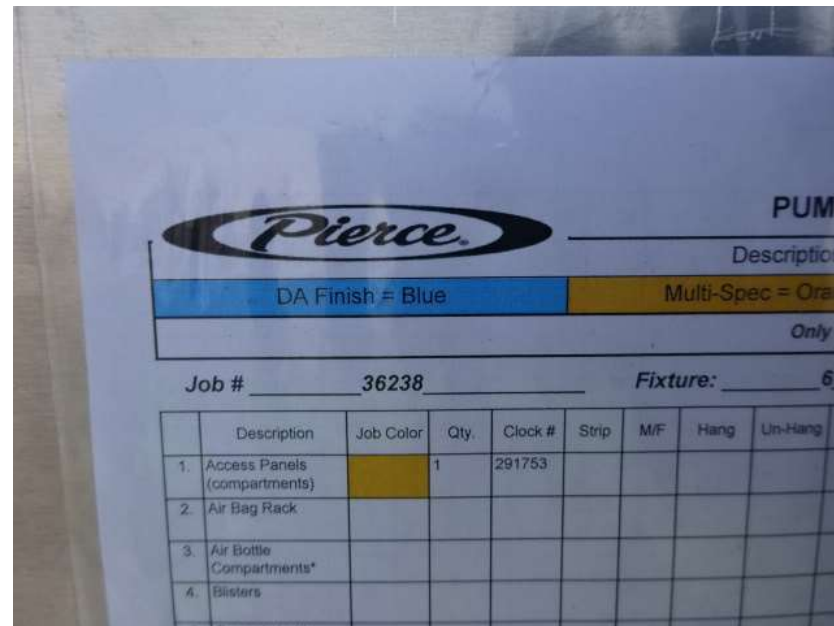

Photo Album for Berlin, CT Job 36238 January 07, 2022

Since your last report, your cab began initial assembly while your body was fabricated and released to paint. In your next report your cab may continue assembly while your body may begin the paint process.

DSC04511

DSC04512

DSC04513

DSC04514

DSC04515

DSC04472

DSC04473

DSC04474